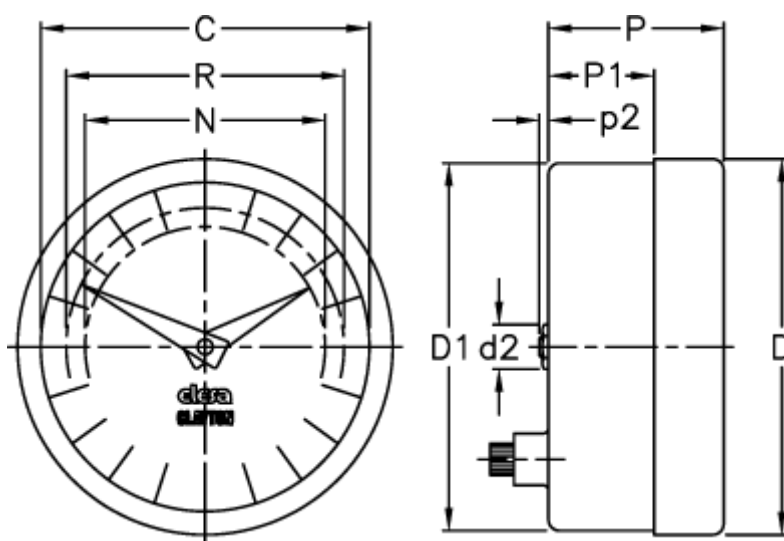

Article number: 2307024201

Description: E+G Positive drive indicator
PA01-0020-D

Measures

C = 42

R = 37

D = 49.6

D1 = 48.3

d2 = 8

N = 30

P = 30

P1 = 20.5

p2 = 1.6